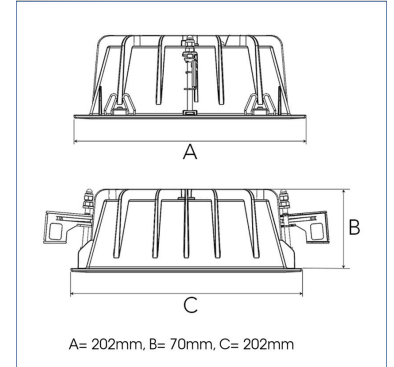

Product Code	306-576-30
Colour	Grey
Control	On/off
CRI light colour	930 (BBBL)
Delivered lumen output lm	3970
Driver	Stand alone, included
EEL	E
Light distribution	Medium
Lightsource	LED COB
Mains input voltage	220-240 V
Measurements A	202
Measurements B	70
Measurements C	202
Mounting	Recessed
Position	Fixed
Lifetime	L80 B10, 50.000h
Protection	IP 20, class III
Sawing instructions x	177
Sawing instructions y	191
Start Time	Instant
System power W	35
Unit	mm
Weight	0,8

Spot	Medium		Flood		Wide Flood		
	14°	27°	38°	56°			
m	o	m	o	m	o	m	o
1.0	0.25	1.0	0.48	1.0	0.69	1.0	1.07
2.0	0.49	2.0	0.95	2.0	1.39	2.0	2.14
3.0	0.74	3.0	1.43	3.0	2.08	3.0	3.22

177 x 191mm