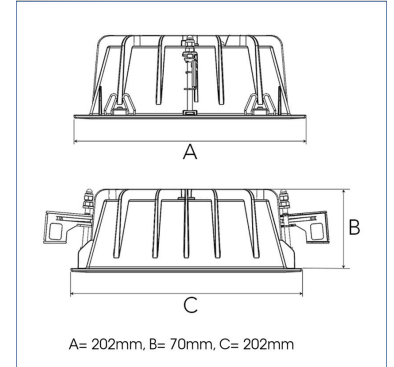

Product Code	306-576-20
Colour	Black
Control	On/off
CRI light colour	930 (BBBL)
Delivered lumen output lm	3970
Driver	Stand alone, included
EEL	E
Light distribution	Medium
Lightsource	LED COB
Mains input voltage	220-240 V
Measurements A	202
Measurements B	70
Measurements C	202
Mounting	Recessed
Position	Fixed
Lifetime	L80 B10, 50.000h
Protection	IP 20, class III
Sawing instructions x	177
Sawing instructions y	191
Start Time	Instant
System power W	35
Unit	mm
Weight	0,8

Spot	Medium		Flood		Wide Flood		
	14°	27°	38°	56°			
m	o	m	o	m	o	m	o
1.0	0.25	1.0	0.48	1.0	0.69	1.0	1.07
2.0	0.49	2.0	0.95	2.0	1.39	2.0	2.14
3.0	0.74	3.0	1.43	3.0	2.08	3.0	3.22

177 x 191mm