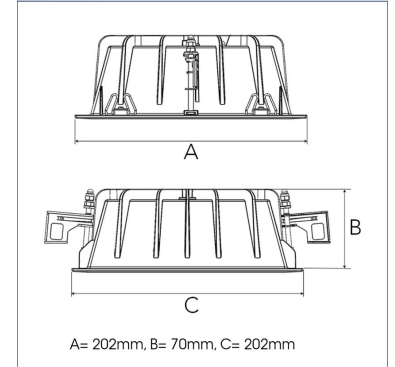

## TECHNICAL SPECIFICATION

Product Code	306-581-30
Colour	Grey
Control	On/off
CRI light colour	930 (BBBL)
Delivered lumen output lm	2700
Driver	Stand alone, included
EEL	E
Light distribution	Medium
Lightsource	LED COB
Mains input voltage	220-240V
Measurements A	202
Measurements B	70
Measurements C	202
Mounting	Recessed
Position	Fixed
Lifetime	L80 B10 50.000h
Protection	IP 20, class III
Sawing instructions unit	mm
Sawing instructions x	191
Sawing instructions y	177
Start Time	Instant
System power W	21
Unit	mm
Weight	0,8

Spot	Medium		Flood		Wide Flood		
	14°	27°	38°	56°			
m	o	m	o	m	o	m	o
1.0	0.25	1.0	0.48	1.0	0.69	1.0	1.07
2.0	0.49	2.0	0.95	2.0	1.39	2.0	2.14
3.0	0.74	3.0	1.43	3.0	2.08	3.0	3.22

177 x 191mm