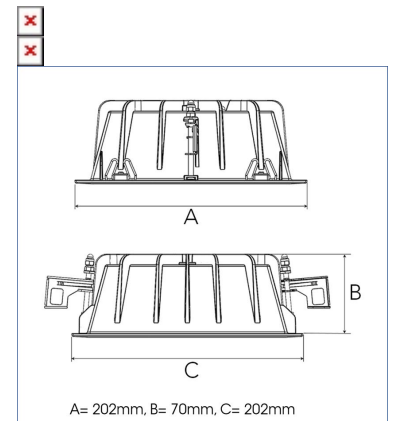

TECHNICAL SPECIFICATION

Product Code	306-581-20
Colour	Black
Control	On/off
CRI light colour	930 (BBBL)
Delivered lumen output lm	2841
Driver	Stand alone, included
EEL	E
Light distribution	Medium
Lightsources	LED COB
Mains input voltage	220-240 V
Measurements A	202
Measurements B	70
Measurements C	202
Mounting	Recessed
Position	Fixed
Lifetime	L80 B10, 50.000h
Protection	IP 20, class III
Sawing instructions x	177
Sawing instructions y	191
Start Time	Instant
System power W	21,6
Unit	mm
Weight	0,8

A= 202mm, B= 70mm, C= 202mm

Spot		Medium		Flood		Wide Flood	
14°		27°		38°		56°	
m	ø	m	ø	m	ø	m	ø
1.0	0.25	1.0	0.48	1.0	0.69	1.0	1.07
2.0	0.49	2.0	0.95	2.0	1.39	2.0	2.14
3.0	0.74	3.0	1.43	3.0	2.08	3.0	3.22

177 x 191mm