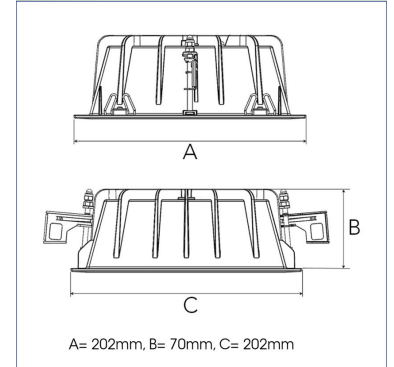

Product Code	306-581-10
Colour	White
Control	On/off
CRI light colour	930 (BBBL)
Delivered lumen output lm	2700
Driver	Stand alone, included
EEL	E
Light distribution	Medium
Lightsource	LED COB
Mains input voltage	220-240V
Measurements A	202
Measurements B	70
Measurements C	202
Mounting	Recessed
Position	Fixed
Lifetime	L80 B10 50.000h
Protection	IP 20, class III
Sawing instructions unit	mm
Sawing instructions x	191
Sawing instructions y	177
Start Time	Instant
System power W	21
Unit	mm
Weight	0,8

Spot	Medium		Flood		Wide Flood	
	m	ø	m	ø	m	ø
1.0	0.25	0.48	0.69	1.07	2.14	3.22
2.0	0.49	0.95	1.39	2.14	4.28	6.44
3.0	0.74	1.43	2.08	3.22	6.44	9.66

177 x 191mm