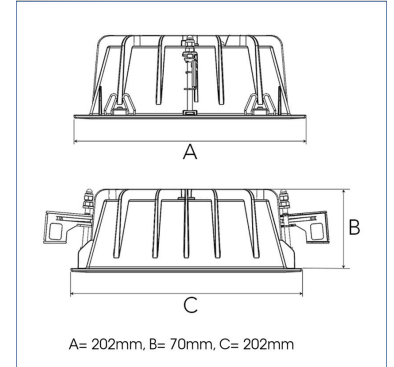

Product Code	306-517-20
Colour	Black
Control	On/off
CRI light colour	930 (BBBL)
Delivered lumen output lm	4740
Driver	Stand alone, included
EEL	E
Light distribution	Flood
Lightsource	LED COB
Mains input voltage	220-240 V
Measurements A	202
Measurements B	70
Measurements C	202
Mounting	Recessed
Position	Fixed
Lifetime	L80 B10, 50.000h
Protection	IP 20, class III
Sawing instructions x	177
Sawing instructions y	191
Start Time	Instant
System power W	48
Unit	mm
Weight	0,8

Spot	Medium		Flood		Wide Flood		
	14°	27°	38°	56°			
m	o	m	o	m	o	m	o
1.0	0.25	1.0	0.48	1.0	0.69	1.0	1.07
2.0	0.49	2.0	0.95	2.0	1.39	2.0	2.14
3.0	0.74	3.0	1.43	3.0	2.08	3.0	3.22

177 x 191mm