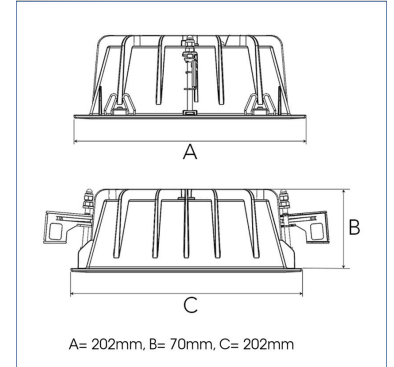

## TECHNICAL SPECIFICATION

Product Code	306-517-10
Colour	White
Control	On/off
CRI light colour	930 (BBBL)
Delivered lumen output lm	4740
Driver	Stand alone, included
EEL	E
Light distribution	Flood
Lightsource	LED COB
Mains input voltage	220-240 V
Measurements A	202
Measurements B	70
Measurements C	202
Mounting	Recessed
Position	Fixed
Lifetime	L80 B10, 50.000h
Protection	IP 20, class III
Sawing instructions x	177
Sawing instructions y	191
Start Time	Instant
System power W	48
Unit	mm
Weight	0,8

Spot	Medium		Flood		Wide Flood		
	14°	27°	38°	56°			
m	o	m	o	m	o	m	o
1.0	0.25	1.0	0.48	1.0	0.69	1.0	1.07
2.0	0.49	2.0	0.95	2.0	1.39	2.0	2.14
3.0	0.74	3.0	1.43	3.0	2.08	3.0	3.22

177 x 191mm