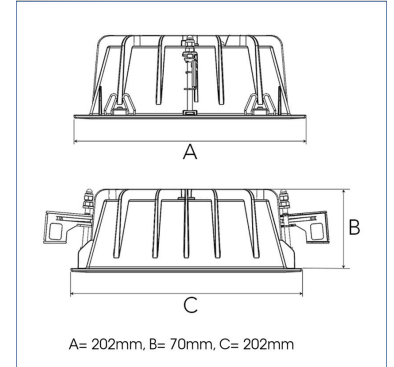

Product Code	306-577-30
Colour	Grey
Control	On/off
CRI light colour	930 (BBBL)
Delivered lumen output lm	3970
Driver	Stand alone, included
EEL	E
Light distribution	Flood
Lightsource	LED COB
Mains input voltage	220-240 V
Measurements A	202
Measurements B	70
Measurements C	202
Mounting	Recessed
Position	Fixed
Lifetime	L80 B10, 50.000h
Protection	IP 20, class III
Sawing instructions x	177
Sawing instructions y	191
Start Time	Instant
System power W	35
Unit	mm
Weight	0,8

Spot	Medium		Flood		Wide Flood		
	14°	27°	38°	56°			
m	o	m	o	m	o	m	o
1.0	0.25	1.0	0.48	1.0	0.69	1.0	1.07
2.0	0.49	2.0	0.95	2.0	1.39	2.0	2.14
3.0	0.74	3.0	1.43	3.0	2.08	3.0	3.22

177 x 191mm