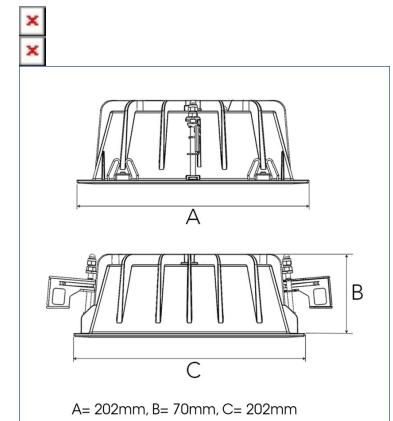

## TECHNICAL SPECIFICATION

Product Code	306-582-20
Colour	Black
Control	On/off
CRI light colour	930 (BBBL)
Delivered lumen output lm	2841
Driver	Stand alone, included
EEL	E
Light distribution	Flood
Lightsource	LED COB
Mains input voltage	220-240 V
Measurements A	202
Measurements B	70
Measurements C	202
Mounting	Recessed
Position	Fixed
Lifetime	L80 B10, 50.000h
Protection	IP 20, class III
Sawing instructions x	177
Sawing instructions y	191
Start Time	Instant
System power W	21,6
Unit	mm
Weight	0,8

Spot	Medium	Flood	Wide Flood
14°	27°	38°	56°
m	o	m	o
1.0	0.25	1.0	0.48
2.0	0.49	2.0	0.95
3.0	0.74	3.0	1.43
1.0	0.69	1.0	1.07
2.0	1.39	2.0	2.14
3.0	2.08	3.0	3.22

177 x 191mm