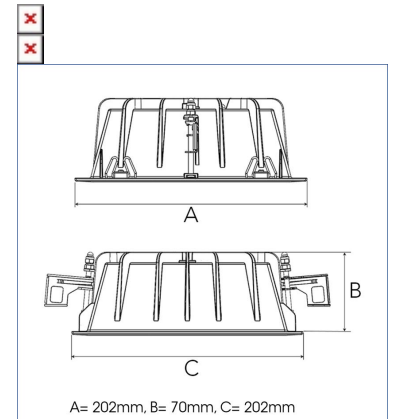

Product Code	306-582-10
Colour	White
Control	On/off
CRI light colour	930 (BBBL)
Delivered lumen output lm	2700
Driver	Stand alone, included
EEL	E
Light distribution	Flood
Lightsource	LED COB
Mains input voltage	220-240V
Measurements A	202
Measurements B	70
Measurements C	202
Mounting	Recessed
Position	Fixed
Lifetime	L80 B10 50.000h
Protection	IP 20, class III
Sawing instructions unit	mm
Sawing instructions x	191
Sawing instructions y	177
Start Time	Instant
System power W	21
Unit	mm
Weight	0,8

Spot	Medium	Flood	Wide Flood
14°	27°	38°	56°
m	m	m	m
1.0 0.25	1.0 0.48	1.0 0.69	1.0 1.07
2.0 0.49	2.0 0.95	2.0 1.39	2.0 2.14
3.0 0.74	3.0 1.43	3.0 2.08	3.0 3.22

177 x 191mm