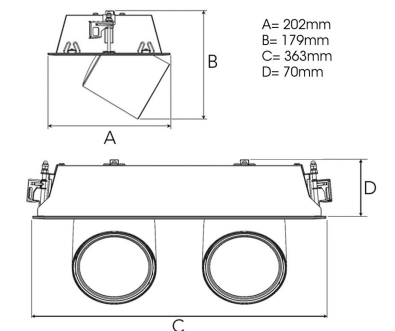

## TECHNICAL SPECIFICATION

Product Code	306-553-30
Colour	Grey
Control	On/off
CRI light colour	930 (BBBL)
Delivered lumen output lm	2 x 3850
Driver	Stand alone, included
EEL	E
Light distribution	Wide flood
Lightsource	LED COB
Mains input voltage	220-240 V
Measurements A	202
Measurements B	179
Measurements C	363
Measurements D	70
Mounting	Recessed
Position	360°/60°
Lifetime	L80 B10, 50.000h
Protection	IP 20, class III
Sawing instructions x	177
Sawing instructions y	352
Start Time	Instant
System power W	2 x 35,2
Unit	mm
Weight	1,9

Spot	Medium	Flood	Wide Flood
14°	27°	38°	56°
m	ø	m	ø
1.0	0.25	1.0	0.48
2.0	0.49	2.0	0.95
3.0	0.74	3.0	1.43
1.0	0.69	1.0	1.07
2.0	1.39	2.0	2.14
3.0	2.08	3.0	3.22

177 x 352mm