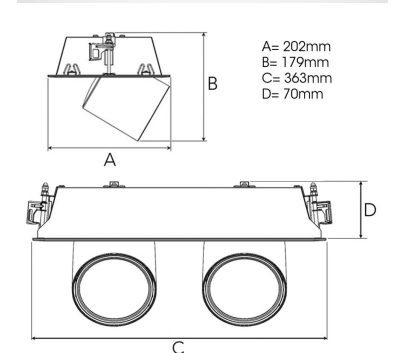

TECHNICAL SPECIFICATION

Product Code	306-545-30
Colour	Grey
Control	On/off
CRI light colour	930 (BBBL)
Delivered lumen output lm	2 x 2800
Driver	Stand alone, included
EEL	E
Light distribution	Wide flood
Lightsource	LED COB
Mains input voltage	220-240 V
Measurements A	202
Measurements B	179
Measurements C	363
Measurements D	70
Mounting	Recessed
Position	360°/60°
Lifetime	L80 B10, 50.000h
Protection	IP 20, class III
Sawing instructions x	177
Sawing instructions y	352
Start Time	Instant
System power W	2 x 24,2
Unit	mm
Weight	1,9

Spot	Medium	Flood	Wide Flood
14°	27°	38°	56°
m	ø	m	ø
1.0	0.25	1.0	0.48
2.0	0.49	2.0	0.95
3.0	0.74	3.0	1.43
1.0	0.69	1.0	1.07
2.0	1.39	2.0	2.14
3.0	2.08	3.0	3.22

177 x 352mm