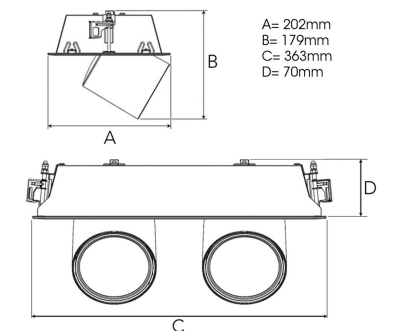

## TECHNICAL SPECIFICATION

Product Code	306-545-20
Colour	Black
Control	On/off
CRI light colour	930 (BBBL)
Delivered lumen output lm	2 x 2800
Driver	Stand alone, included
EEL	E
Light distribution	Wide flood
Lightsource	LED COB
Mains input voltage	220-240 V
Measurements A	202
Measurements B	179
Measurements C	363
Measurements D	70
Mounting	Recessed
Position	360°/60°
Lifetime	L80 B10, 50.000h
Protection	IP 20, class III
Sawing instructions x	177
Sawing instructions y	352
Start Time	Instant
System power W	2 x 24,2
Unit	mm
Weight	1,9

Spot	Medium	Flood	Wide Flood
14°	27°	38°	56°
m	ø	m	ø
1.0	0.25	1.0	0.48
2.0	0.49	2.0	0.95
3.0	0.74	3.0	1.43
1.0	0.69	1.0	1.07
2.0	1.39	2.0	2.14
3.0	2.08	3.0	3.22

177 x 352mm