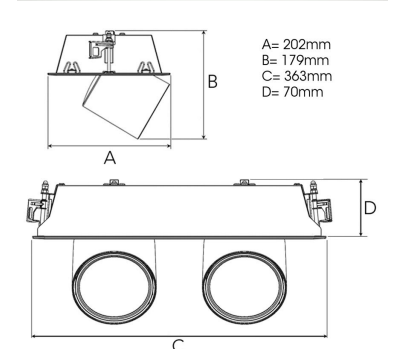

Spot	Medium	Flood	Wide Flood
14°	27°	38°	56°
m	ø	m	ø
1.0	0.25	1.0	0.48
2.0	0.49	2.0	0.95
3.0	0.74	3.0	1.43
1.0	0.69	1.0	1.07
2.0	1.39	2.0	2.14
3.0	2.08	3.0	3.22

TECHNICAL SPECIFICATION

Product Code	306-545-10
Colour	White
Control	On/off
CRI light colour	930 (BBBL)
Delivered lumen output lm	2 x 2800
Driver	Stand alone, included
EEL	E
Light distribution	Wide flood
Lightsource	LED COB
Mains input voltage	220-240 V
Measurements A	202
Measurements B	179
Measurements C	363
Measurements D	70
Mounting	Recessed
Position	360°/60°
Lifetime	L80 B10, 50.000h
Protection	IP 20, class III
Sawing instructions x	177
Sawing instructions y	352
Start Time	Instant
System power W	2 x 24,2
Unit	mm
Weight	1,9

177 x 352mm