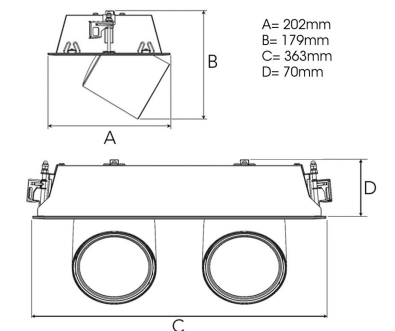

TECHNICAL SPECIFICATION

| | |
|---------------------------|-----------------------|
| Product Code | 306-553-10 |
| Colour | White |
| Control | On/off |
| CRI light colour | 930 (BBBL) |
| Delivered lumen output lm | 2 x 3850 |
| Driver | Stand alone, included |
| EEL | E |
| Light distribution | Wide Flodd |
| Lightsource | LED COB |
| Mains input voltage | 220-240 V |
| Measurements A | 202 |
| Measurements B | 179 |
| Measurements C | 363 |
| Measurements D | 70 |
| Mounting | Recessed |
| Position | 360°/60° |
| Lifetime | L80 B10, 50.000h |
| Protection | IP 20, class III |
| Sawing instructions x | 177 |
| Sawing instructions y | 352 |
| Start Time | Instant |
| System power W | 2 x 35,2 |
| Unit | mm |
| Weight | 1,9 |

| Spot | Medium | Flood | Wide Flood |
|------|--------|-------|------------|
| 14° | 27° | 38° | 56° |
| m | ø | m | ø |
| 1.0 | 0.25 | 1.0 | 0.48 |
| 2.0 | 0.49 | 2.0 | 0.95 |
| 3.0 | 0.74 | 3.0 | 1.43 |
| 1.0 | 0.69 | 1.0 | 1.07 |
| 2.0 | 1.39 | 2.0 | 2.14 |
| 3.0 | 2.08 | 3.0 | 3.22 |

177 x 352mm