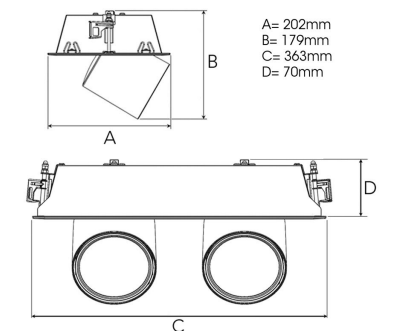

FLEX II 4000, 930 (BBBL), SPOT, BLACK

ITAB

- ✓ Modern, minimalistic and clean-looking ceiling
- ✓ Available in various lumen packages
- ✓ Tool-free installation
- ✓ Available in white, black and grey
- ✓ Tiltable and rotating

TECHNICAL SPECIFICATION

Product Code	306-550-20
Colour	Black
Control	On/off
CRI light colour	930 (BBBL)
Delivered lumen output lm	2 x 3850
Driver	Stand alone, included
EEL	E
Light distribution	Spot
Lightsource	LED COB
Mains input voltage	220-240 V
Measurements A	202
Measurements B	179
Measurements C	363
Measurements D	70
Mounting	Recessed
Position	360°/60°
Lifetime	L80 B10, 50.000h
Protection	IP 20, class III
Sawing instructions x	177
Sawing instructions y	352
Start Time	Instant
System power W	2 x 35,2
Unit	mm
Weight	1,9

A= 202mm
B= 179mm
C= 363mm
D= 70mm

Spot	Medium	Flood	Wide Flood
14°	27°	38°	56°
m	ø	m	ø
1.0	0.25	1.0	0.48
2.0	0.49	2.0	0.95
3.0	0.74	3.0	1.43
1.0	0.69	1.0	1.07
2.0	1.39	2.0	2.14
3.0	2.08	3.0	3.22

177 x 352mm