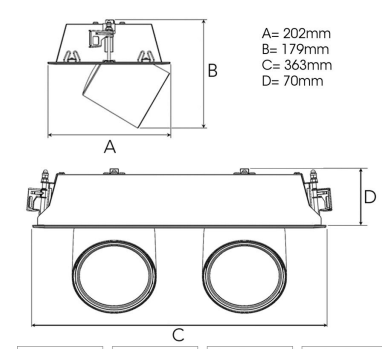

## TECHNICAL SPECIFICATION

Product Code	306-540-30
Colour	Grey
Control	On/off
CRI light colour	930 (BBBL)
Delivered lumen output lm	2 x 2800
Driver	Stand alone, included
EEL	E
Light distribution	Spot
Lightsource	LED COB
Mains input voltage	220-240 V
Measurements A	202
Measurements B	179
Measurements C	363
Measurements D	70
Mounting	Recessed
Position	360°/60°
Lifetime	L80 B10, 50.000h
Protection	IP 20, class III
Sawing instructions x	177
Sawing instructions y	352
Start Time	Instant
System power W	2 x 24,2
Unit	mm
Weight	1,9

Spot	Medium	Flood	Wide Flood
14°	27°	38°	56°
m	ø	m	ø
1.0	0.25	1.0	0.48
2.0	0.49	2.0	0.95
3.0	0.74	3.0	1.43
1.0	0.25	1.0	0.69
2.0	0.49	2.0	1.39
3.0	0.74	3.0	2.08
1.0	0.25	1.0	1.07
2.0	0.49	2.0	2.14
3.0	0.74	3.0	3.22

177 x 352mm