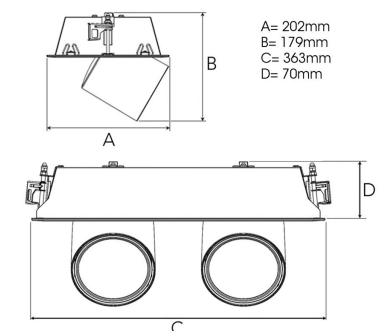

FLEX II 3000, 930 (BBBL), SPOT, WHITE

ITAB

- ✓ Modern, minimalistic and clean-looking ceiling
- ✓ Available in various lumen packages
- ✓ Tool-free installation
- ✓ Available in white, black and grey
- ✓ Tiltable and rotating

TECHNICAL SPECIFICATION

Product Code	306-540-10
Colour	White
Control	On/off
CRI light colour	930 (BBBL)
Delivered lumen output lm	2 x 2800
Driver	Stand alone, included
EEL	E
Light distribution	Spot
Lightsource	LED COB
Mains input voltage	220-240 V
Measurements A	202
Measurements B	179
Measurements C	363
Measurements D	70
Mounting	Recessed
Position	360°/60°
Lifetime	L80 B10, 50.000h
Protection	IP 20, class III
Sawing instructions x	177
Sawing instructions y	352
Start Time	Instant
System power W	2 x 24,2
Unit	mm
Weight	1,9

Spot		Medium		Flood		Wide Flood	
14°		27°		38°		56°	
m	ø	m	ø	m	ø	m	ø
1.0	0.25	1.0	0.48	1.0	0.69	1.0	1.07
2.0	0.49	2.0	0.95	2.0	1.39	2.0	2.14
3.0	0.74	3.0	1.43	3.0	2.08	3.0	3.22

177 x 352mm