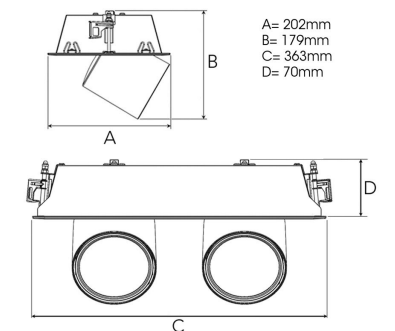

FLEX II 4000, 930 (BBBL), MEDIUM, GREY

ITAB

- ✓ Modern, minimalistic and clean-looking ceiling
- ✓ Available in various lumen packages
- ✓ Tool-free installation
- ✓ Available in white, black and grey
- ✓ Tiltable and rotating

TECHNICAL SPECIFICATION

Product Code	306-551-30
Colour	Grey
Control	On/off
CRI light colour	930 (BBBL)
Delivered lumen output lm	2 x 3850
Driver	Stand alone, included
EEL	E
Light distribution	Medium
Lightsource	LED COB
Mains input voltage	220-240 V
Measurements A	202
Measurements B	179
Measurements C	363
Measurements D	70
Mounting	Recessed
Position	360°/60°
Lifetime	L80 B10, 50.000h
Protection	IP 20, class III
Sawing instructions x	177
Sawing instructions y	352
Start Time	Instant
System power W	2 x 35,2
Unit	mm
Weight	1,9

A= 202mm
B= 179mm
C= 363mm
D= 70mm

Spot	Medium	Flood	Wide Flood
14°	27°	38°	56°
m	ø	m	ø
1.0	0.25	1.0	0.48
2.0	0.49	2.0	0.95
3.0	0.74	3.0	1.43
1.0	0.69	1.0	1.07
2.0	1.39	2.0	2.14
3.0	2.08	3.0	3.22

177 x 352mm