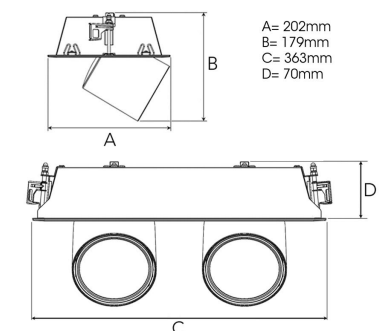

TECHNICAL SPECIFICATION

Product Code	306-551-20
Colour	Black
Control	On/off
CRI light colour	930 (BBBL)
Delivered lumen output lm	2 x 3850
Driver	Stand alone, included
EEL	E
Light distribution	Medium
Lightsource	LED COB
Mains input voltage	220-240 V
Measurements A	202
Measurements B	179
Measurements C	363
Measurements D	70
Mounting	Recessed
Position	360°/60°
Lifetime	L80 B10, 50.000h
Protection	IP 20, class III
Sawing instructions x	177
Sawing instructions y	352
Start Time	Instant
System power W	2 x 35,2
Unit	mm
Weight	1,9

A= 202mm
B= 179mm
C= 363mm
D= 70mm

Spot	Medium	Flood	Wide Flood
14°	27°	38°	56°
m	ø	m	ø
1.0	0.25	1.0	0.48
2.0	0.49	2.0	0.95
3.0	0.74	3.0	1.43
1.0	0.69	1.0	1.07
2.0	1.39	2.0	2.14
3.0	2.08	3.0	3.22

177 x 352mm