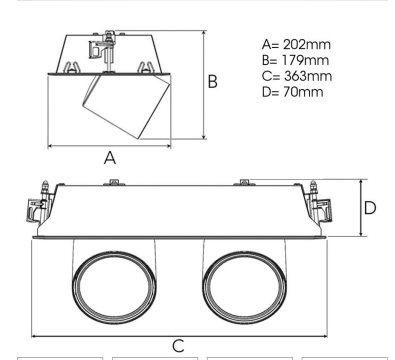

Spot	Medium	Flood	Wide Flood
14°	27°	38°	56°
m	ø	m	ø
1.0	0.25	1.0	0.48
2.0	0.49	2.0	0.95
3.0	0.74	3.0	1.43
1.0	0.25	1.0	0.69
2.0	0.49	2.0	1.39
3.0	0.74	3.0	2.08
1.0	0.25	1.0	1.07
2.0	0.49	2.0	2.14
3.0	0.74	3.0	3.22

177 x 352mm

TECHNICAL SPECIFICATION

Product Code	306-541-30
Colour	Grey
Control	On/off
CRI light colour	930 (BBBL)
Delivered lumen output lm	2 x 2800
Driver	Stand alone, included
EEL	E
Light distribution	Medium
Lightsource	LED COB
Mains input voltage	220-240 V
Measurements A	202
Measurements B	179
Measurements C	363
Measurements D	70
Mounting	Recessed
Position	360°/60°
Lifetime	L80 B10, 50.000h
Protection	IP 20, class III
Sawing instructions x	177
Sawing instructions y	352
Start Time	Instant
System power W	2 x 24,2
Unit	mm
Weight	1,9