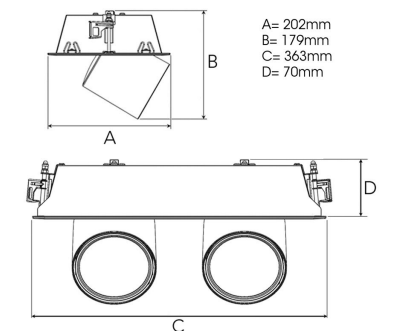

TECHNICAL SPECIFICATION

Product Code	306-541-20
Colour	Black
Control	On/off
CRI light colour	930 (BBBL)
Delivered lumen output lm	2 x 2800
Driver	Stand alone, included
EEL	E
Light distribution	Medium
Lightsource	LED COB
Mains input voltage	220-240 V
Measurements A	202
Measurements B	179
Measurements C	363
Measurements D	70
Mounting	Recessed
Position	360°/60°
Lifetime	L80 B10, 50.000h
Protection	IP 20, class III
Sawing instructions x	177
Sawing instructions y	352
Start Time	Instant
System power W	2 x 24,2
Unit	mm
Weight	1,9

A= 202mm
B= 179mm
C= 363mm
D= 70mm

Spot	Medium	Flood	Wide Flood
14°	27°	38°	56°
m	ø	m	ø
1.0	0.25	1.0	0.48
2.0	0.49	2.0	0.95
3.0	0.74	3.0	1.43
1.0	0.69	1.0	1.07
2.0	1.39	2.0	2.14
3.0	2.08	3.0	3.22

177 x 352mm