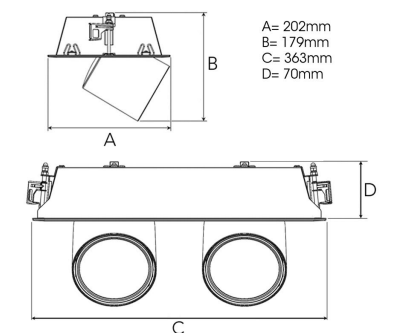

TECHNICAL SPECIFICATION

Product Code	306-552-30
Colour	Grey
Control	On/off
CRI light colour	930 (BBBL)
Delivered lumen output lm	2 x 3850
Driver	Stand alone, included
EEL	E
Light distribution	Flood
Lightsource	LED COB
Mains input voltage	220-240 V
Measurements A	202
Measurements B	179
Measurements C	363
Measurements D	70
Mounting	Recessed
Position	360°/60°
Lifetime	L80 B10, 50.000h
Protection	IP 20, class III
Sawing instructions x	177
Sawing instructions y	352
Start Time	Instant
System power W	2 x 35,2
Unit	mm
Weight	1,9

Spot	Medium	Flood	Wide Flood
14°	27°	38°	56°
m	ø	m	ø
1.0	0.25	1.0	0.48
2.0	0.49	2.0	0.95
3.0	0.74	3.0	1.43
1.0	0.25	1.0	0.69
2.0	0.49	2.0	1.39
3.0	0.74	3.0	2.08
1.0	0.25	1.0	1.07
2.0	0.49	2.0	2.14
3.0	0.74	3.0	3.22

177 x 352mm