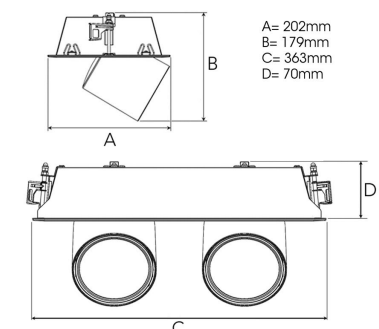

## TECHNICAL SPECIFICATION

Product Code	306-552-20
Colour	Black
Control	On/off
CRI light colour	930 (BBBL)
Delivered lumen output lm	2 x 3850
Driver	Stand alone, included
EEL	E
Light distribution	Flood
Lightsource	LED COB
Mains input voltage	220-240 V
Measurements A	202
Measurements B	179
Measurements C	363
Measurements D	70
Mounting	Recessed
Position	360°/60°
Lifetime	L80 B10, 50.000h
Protection	IP 20, class III
Sawing instructions x	177
Sawing instructions y	352
Start Time	Instant
System power W	2 x 35,2
Unit	mm
Weight	1,9

Spot	Medium	Flood	Wide Flood
14°	27°	38°	56°
m	ø	m	ø
1.0	0.25	1.0	0.48
2.0	0.49	2.0	0.95
3.0	0.74	3.0	1.43
1.0	0.25	1.0	0.69
2.0	0.49	2.0	1.39
3.0	0.74	3.0	2.08
1.0	0.25	1.0	1.07
2.0	0.49	2.0	2.14
3.0	0.74	3.0	3.22

177 x 352mm