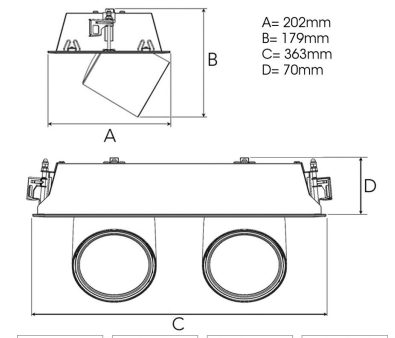

Spot	Medium	Flood	Wide Flood
14°	27°	38°	56°
m	ø	m	ø
1.0	0.25	1.0	0.48
2.0	0.49	2.0	0.95
3.0	0.74	3.0	1.43
1.0	0.69	1.0	1.07
2.0	1.39	2.0	2.14
3.0	2.08	3.0	3.22

177 x 352mm

## TECHNICAL SPECIFICATION

Product Code	306-552-10
Colour	White
Control	On/off
CRI light colour	930 (BBBL)
Delivered lumen output lm	2 x 3850
Driver	Stand alone, included
EEL	E
Light distribution	Flood
Lightsource	LED COB
Mains input voltage	220-240 V
Measurements A	202
Measurements B	179
Measurements C	363
Measurements D	70
Mounting	Recessed
Position	360°/60°
Lifetime	L80 B10, 50.000h
Protection	IP 20, class III
Sawing instructions x	177
Sawing instructions y	352
Start Time	Instant
System power W	2 x 35,2
Unit	mm
Weight	1,9