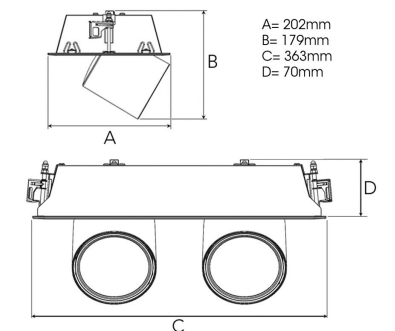

TECHNICAL SPECIFICATION

Product Code	306-542-30
Colour	Grey
Control	On/off
CRI light colour	930 (BBBL)
Delivered lumen output lm	2 x 2800
Driver	Stand alone, included
EEL	E
Light distribution	Flood
Lightsource	LED COB
Mains input voltage	220-240 V
Measurements A	202
Measurements B	179
Measurements C	363
Measurements D	70
Mounting	Recessed
Position	360°/60°
Lifetime	L80 B10, 50.000h
Protection	IP 20, class III
Sawing instructions x	177
Sawing instructions y	352
Start Time	Instant
System power W	2 x 24,2
Unit	mm
Weight	1,9

Spot	Medium	Flood	Wide Flood
14°	27°	38°	56°
m	ø	m	ø
1.0	0.25	1.0	0.48
2.0	0.49	2.0	0.95
3.0	0.74	3.0	1.43
1.0	0.25	1.0	0.69
2.0	0.49	2.0	1.39
3.0	0.74	3.0	2.08
1.0	0.25	1.0	1.07
2.0	0.49	2.0	2.14
3.0	0.74	3.0	3.22

177 x 352mm