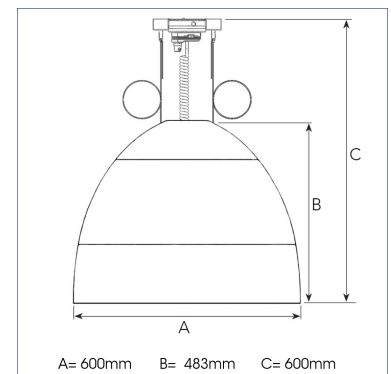

GLOBE MAXI 4000, 930 (BBBL), SPOT, BLACK

ITAB

- ✓ Large eye-catching design
- ✓ Functional and decorative light
- ✓ Part of a range of pendants - available in various sizes and lumen packages

TECHNICAL SPECIFICATION

Product Code	221-560-20
Colour	Black
Control	On/off
CRI light colour	930 (BBBL)
Delivered lumen output lm	3750
Driver	Built in
EEL	E
Light distribution	Spot
Lightsource	LED COB
Mains input voltage	220-240 V
Measurements A	600
Measurements B	483
Measurements C	600
Mounting	Suspended
Position	Fixed
Lifetime	L80 B10, 50.000h
Protection	IP 20, class I
Start Time	Instant
System power W	36
Unit	mm
Weight	9

Spot	Medium	Flood
17°	23°	38°
m	m	m
1.0 0.30	1.0 0.41	1.0 0.70
2.0 0.60	2.0 0.83	2.0 1.39
3.0 0.91	3.0 1.24	3.0 2.09