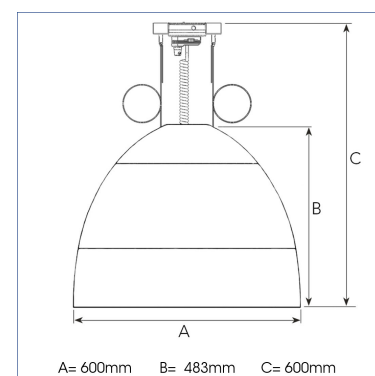

GLOBE MAXI 4000, 930 (BBBL), MEDIUM, BLACK

ITAB

- ✓ Large eye-catching design
- ✓ Functional and decorative light
- ✓ Part of a range of pendants - available in various sizes and lumen packages

TECHNICAL SPECIFICATION

Product Code	221-561-20
Colour	Black
Control	On/off
CRI light colour	930 (BBBL)
Delivered lumen output lm	3750
Driver	Built in
EEL	E
Light distribution	Medium
Lightsource	LED COB
Mains input voltage	220-240 V
Measurements A	600
Measurements B	483
Measurements C	600
Mounting	Suspended
Position	Fixed
Lifetime	L80 B10, 50.000h
Protection	IP 20, class I
Start Time	Instant
System power W	38
Unit	mm
Weight	9

Spot	Medium	Flood
17°	23°	38°
m	m	m
1.0	1.0	1.0
2.0	2.0	2.0
3.0	3.0	3.0
0.30	0.41	0.70
0.60	0.83	1.39
0.91	1.24	2.09