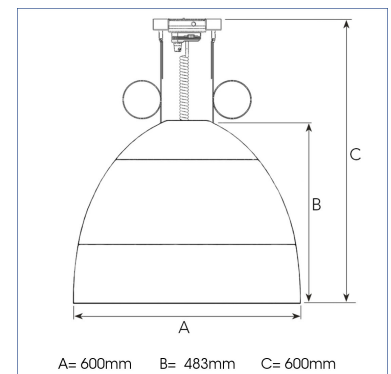

GLOBE MAXI 4000, 930 (BBBL), FLOOD, BLACK

ITAB

- ✓ Large eye-catching design
- ✓ Functional and decorative light
- ✓ Part of a range of pendants - available in various sizes and lumen packages

TECHNICAL SPECIFICATION

Product Code	221-562-20
Colour	Black
Control	On/off
CRI light colour	930 (BBBL)
Delivered lumen output lm	3750
Driver	Built in
EEL	E
Light distribution	Flood
Lightsource	LED COB
Mains input voltage	220-240 V
Measurements A	600
Measurements B	483
Measurements C	600
Mounting	Suspended
Position	Fixed
Lifetime	L80 B10, 50.000h
Protection	IP 20, class I
Start Time	Instant
System power W	38
Unit	mm
Weight	9

Spot	Medium	Flood
17°	23°	38°
m	m	m
1.0	1.0	1.0
2.0	2.0	2.0
3.0	3.0	3.0
0.30	0.41	0.70
0.60	0.83	1.39
0.91	1.24	2.09