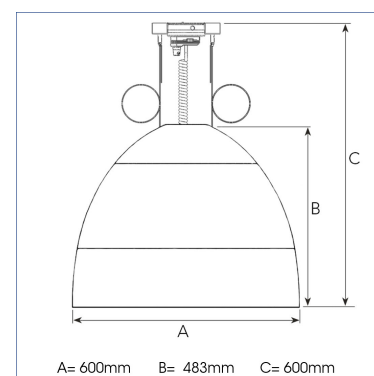

GLOBE MAXI 3000, 930 (BBBL), FLOOD, BLACK

ITAB

- ✓ Large eye-catching design
- ✓ Functional and decorative light
- ✓ Part of a range of pendants - available in various sizes and lumen packages

TECHNICAL SPECIFICATION

Product Code	221-552-20
Colour	Black
Control	On/off
CRI light colour	930 (BBBL)
Delivered lumen output lm	2700
Driver	Built in
EEL	E
Light distribution	Flood
Lightsource	LED COB
Mains input voltage	220-240 V
Measurements A	600
Measurements B	483
Measurements C	600
Mounting	Suspended
Position	Fixed
Lifetime	L80 B10, 50.000h
Protection	IP 20, class I
Start Time	Instant
System power W	25
Unit	mm
Weight	9

Spot	Medium	Flood
17°	23°	38°
m	m	m
1.0	1.0	1.0
2.0	2.0	2.0
3.0	3.0	3.0
0.30	0.41	0.70
0.60	0.83	1.39
0.91	1.24	2.09