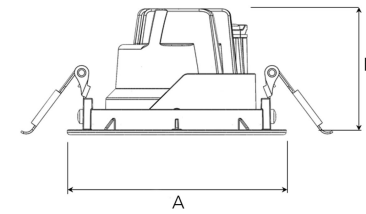

A= 87mm B= 54mm

## TECHNICAL SPECIFICATION

Product Code	345-503-30
Colour	Grey
Control	On/off
CRI light colour	930 (BBBL)
Delivered lumen output lm	1150
Driver	Stand alone, included
EEL	E
Light distribution	Wide flood
Lightsource	LED COB
Mains input voltage	220-240 V
Measurements A	87
Measurements B	54
Mounting	Recessed
Position	360°/35°
Lifetime	L80 B10, 50.000h
Protection	IP 20, class III
Sawing instructions diameter	81
Start Time	Instant
System power W	11
Unit	mm
Weight	0,25