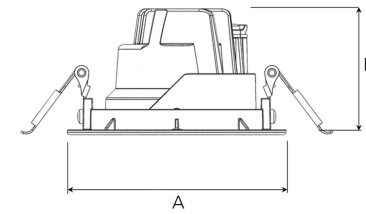

MOON MICRO 1200, 930 (BBBL), WIDE FLOOD, BLACK

- ✓ Discreet and clean-looking ceiling
- ✓ Available in various sizes and lumen packages
- ✓ Tool-free installation
- ✓ Available in white, black and grey
- ✓ Small, tiltable and rotating

A= 87mm B= 54mm

TECHNICAL SPECIFICATION

Product Code	345-503-20
Colour	Black
Control	On/off
CRI light colour	930 (BBBL)
Delivered lumen output lm	1150
Driver	Stand alone, included
EEL	E
Light distribution	Wide flood
Lightsource	LED COB
Mains input voltage	220-240 V
Measurements A	87
Measurements B	54
Mounting	Recessed
Position	360°/35°
Lifetime	L80 B10, 50.000h
Protection	IP 20, class III
Sawing instructions diameter	81
Start Time	Instant
System power W	11
Unit	mm
Weight	0,25