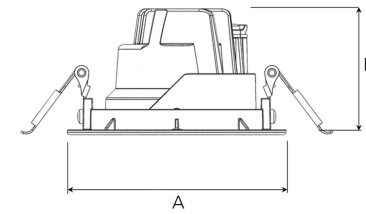

MOON MICRO 1200, 930 (BBBL), WIDE FLOOD, WHITE

- ✓ Discreet and clean-looking ceiling
- ✓ Available in various sizes and lumen packages
- ✓ Tool-free installation
- ✓ Available in white, black and grey
- ✓ Small, tiltable and rotating

A= 87mm B= 54mm

TECHNICAL SPECIFICATION

Product Code	345-503-10
Colour	White
Control	On/off
CRI light colour	930 (BBBL)
Delivered lumen output lm	1150
Driver	Stand alone, included
EEL	E
Light distribution	Wide flood
Lightsource	LED COB
Mains input voltage	220-240 V
Measurements A	87
Measurements B	54
Mounting	Recessed
Position	360°/35°
Lifetime	L80 B10, 50.000h
Protection	IP 20, class III
Sawing instructions diameter	81
Start Time	Instant
System power W	11
Unit	mm
Weight	0,25