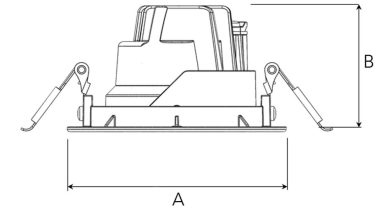

# MOON MICRO 1200, 930 (BBBL), SPOT, GREY

- ✓ Discreet and clean-looking ceiling
- ✓ Available in various sizes and lumen packages
- ✓ Tool-free installation
- ✓ Available in white, black and grey
- ✓ Small, tiltable and rotating

A= 87mm B= 54mm

Spot	Medium	Flood	Wide Flood
15°	27°	36°	56°
m	ø	m	ø
1.0	0.26	1.0	0.47
2.0	0.53	2.0	0.95
3.0	0.79	3.0	1.42
		m	ø
		1.0	0.65
		2.0	1.30
		3.0	1.95
		m	ø
		1.0	1.06
		2.0	2.12
		3.0	3.18

## TECHNICAL SPECIFICATION

Product Code	345-500-30
Colour	Grey
Control	On/off
CRI light colour	930 (BBBL)
Delivered lumen output lm	1150
Driver	Stand alone, included
EEI	E
Light distribution	Spot
Lightsource	LED COB
Mains input voltage	220-240 V
Measurements A	87
Measurements B	54
Mounting	Recessed
Position	360°/35°
Lifetime	L80 B10, 50.000h
Protection	IP 20, class III
Sawing instructions diameter	81
Start Time	Instant
System power W	11
Unit	mm
Weight	0,25