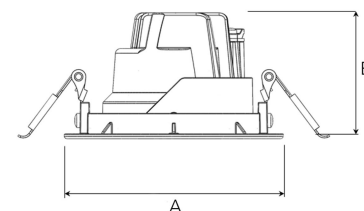

MOON MICRO 1200, 930 (BBBL), MEDIUM , BLACK

ITAB

- ✓ Discreet and clean-looking ceiling
- ✓ Available in various sizes and lumen packages
- ✓ Tool-free installation
- ✓ Available in white, black and grey
- ✓ Small, tiltable and rotating

A= 87mm B= 54mm

Spot	15°	Medium	27°	Flood	36°	Wide Flood	56°	
	m	ø	m	ø	m	ø	m	ø
1.0	0.26	1.0	0.47	1.0	0.65	1.0	1.06	
2.0	0.53	2.0	0.95	2.0	1.30	2.0	2.12	
3.0	0.79	3.0	1.42	3.0	1.95	3.0	3.18	

81mm

TECHNICAL SPECIFICATION

Product Code	345-501-20
Colour	Black
Control	On/off
CRI light colour	930 (BBBL)
Delivered lumen output lm	1150
Driver	Stand alone, included
EEL	E
Light distribution	Medium
Lightsources	LED COB
Mains input voltage	220-240 V
Measurements A	87
Measurements B	54
Mounting	Recessed
Position	360°/35°
Lifetime	L80 B10, 50.000h
Protection	IP 20, class III
Sawing instructions diameter	81
Start Time	Instant
System power W	11
Unit	mm
Weight	0,25