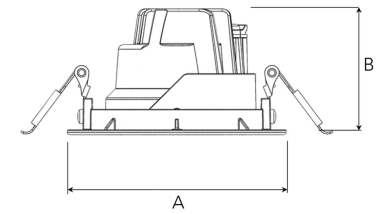

MOON MICRO 1200, 930 (BBBL), MEDIUM, GREY

ITAB

- ✓ Discreet and clean-looking ceiling
- ✓ Available in various sizes and lumen packages
- ✓ Tool-free installation
- ✓ Available in white, black and grey
- ✓ Small, tiltable and rotating

A= 87mm B= 54mm

| Spot | 15° | Medium | 27° | Flood | 36° | Wide Flood | 56° | |
|------|-----|--------|-----|-------|-----|------------|-----|------|
| | m | ø | m | ø | m | ø | m | ø |
| | 1.0 | 0.26 | 1.0 | 0.47 | 1.0 | 0.65 | 1.0 | 1.06 |
| | 2.0 | 0.53 | 2.0 | 0.95 | 2.0 | 1.30 | 2.0 | 2.12 |
| | 3.0 | 0.79 | 3.0 | 1.42 | 3.0 | 1.95 | 3.0 | 3.18 |

TECHNICAL SPECIFICATION

| | |
|------------------------------|-----------------------|
| Product Code | 345-501-30 |
| Colour | Grey |
| Control | On/off |
| CRI light colour | 930 (BBBL) |
| Delivered lumen output lm | 1150 |
| Driver | Stand alone, included |
| EEL | E |
| Light distribution | Medium |
| Lightsource | LED COB |
| Mains input voltage | 220-240 V |
| Measurements A | 87 |
| Measurements B | 54 |
| Mounting | Recessed |
| Position | 360°/35° |
| Lifetime | L80 B10, 50.000h |
| Protection | IP 20, class III |
| Sawing instructions diameter | 81 |
| Start Time | Instant |
| System power W | 11 |
| Unit | mm |
| Weight | 0,25 |