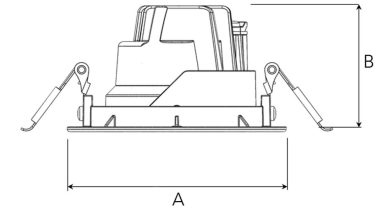

A= 87mm B= 54mm

Spot	15°	Medium	27°	Flood	36°	Wide Flood	56°	
	m	ø	m	ø	m	ø	m	ø
	1.0	0.26	1.0	0.47	1.0	0.65	1.0	1.06
	2.0	0.53	2.0	0.95	2.0	1.30	2.0	2.12
	3.0	0.79	3.0	1.42	3.0	1.95	3.0	3.18

TECHNICAL SPECIFICATION

Product Code	345-502-20
Colour	Black
Control	On/off
CRI light colour	930 (BBBL)
Delivered lumen output lm	1150
Driver	Stand alone, included
EEL	E
Light distribution	Flood
Lightsource	LED COB
Mains input voltage	220-240 V
Measurements A	87
Measurements B	54
Mounting	Recessed
Position	360°/35°
Lifetime	L80 B10, 50.000h
Protection	IP 20, class III
Sawing instructions diameter	81
Start Time	Instant
System power W	11
Unit	mm
Weight	0,25