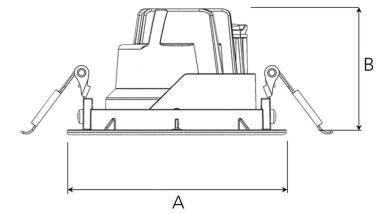

MOON MICRO 1200, 930 (BBBL), FLOOD, WHITE

- ✓ Discreet and clean-looking ceiling
- ✓ Available in various sizes and lumen packages
- ✓ Tool-free installation
- ✓ Available in white, black and grey
- ✓ Small, tiltable and rotating

A= 87mm B= 54mm

TECHNICAL SPECIFICATION

Product Code	345-502-10
Colour	White
Control	On/off
CRI light colour	930 (BBBL)
Delivered lumen output lm	1150
Driver	Stand alone, included
EEL	E
Light distribution	Flood
Lightsource	LED COB
Mains input voltage	220-240 V
Measurements A	87
Measurements B	54
Mounting	Recessed
Position	360°/35°
Lifetime	L80 B10, 50.000h
Protection	IP 20, class III
Sawing instructions diameter	81
Start Time	Instant
System power W	11
Unit	mm
Weight	0,25

Spot	15°	Medium	27°	Flood	36°	Wide Flood	56°
m	ø	m	ø	m	ø	m	ø
1.0	0.26	1.0	0.47	1.0	0.65	1.0	1.06
2.0	0.53	2.0	0.95	2.0	1.30	2.0	2.12
3.0	0.79	3.0	1.42	3.0	1.95	3.0	3.18

81mm