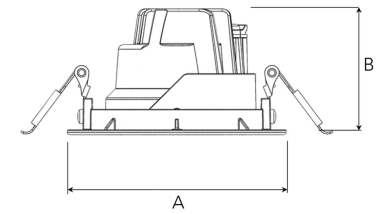

# MOON MICRO 1200, 930 (BBBL), SPOT, WHITE

- ✓ Discreet and clean-looking ceiling
- ✓ Available in various sizes and lumen packages
- ✓ Tool-free installation
- ✓ Available in white, black and grey
- ✓ Small, tiltable and rotating

A= 87mm B= 54mm

Spot	Medium	Flood	Wide Flood
15°	27°	36°	56°
m	ø	m	ø
1.0	0.26	1.0	0.47
2.0	0.53	2.0	0.95
3.0	0.79	3.0	1.42
		1.0	0.65
		2.0	1.30
		3.0	1.95
		1.0	1.06
		2.0	2.12
		3.0	3.18

## TECHNICAL SPECIFICATION

Product Code	345-500-10
Colour	White
Control	On/off
CRI light colour	930 (BBBL)
Delivered lumen output lm	1150
Driver	Stand alone, included
EEL	E
Light distribution	Spot
Lightsources	LED COB
Mains input voltage	220-240 V
Measurements A	87
Measurements B	54
Mounting	Recessed
Position	360°/35°
Lifetime	L80 B10, 50.000h
Protection	IP 20, class III
Sawing instructions diameter	81
Start Time	Instant
System power W	11
Unit	mm
Weight	0,25