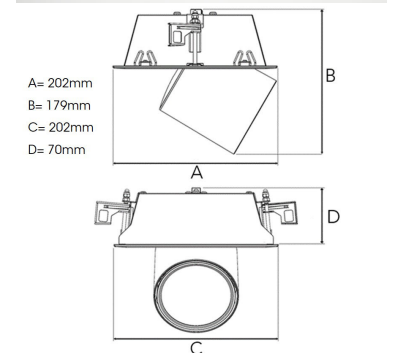

TECHNICAL SPECIFICATION

Product Code	306-533-20
Colour	Black
Control	On/off
CRI light colour	930 (BBBL)
Delivered lumen output lm	3970
Driver	Stand alone, included
EEL	E
Light distribution	Wide flood
Lightsource	LED COB
Mains input voltage	220-240 V
Measurements A	202
Measurements B	179
Measurements C	202
Measurements D	70
Mounting	Recessed
Position	360°/60°
Lifetime	L80 B10, 50.000h
Protection	IP 20, class III
Sawing instructions x	177
Sawing instructions y	191
Start Time	Instant
System power W	35
Unit	mm
Weight	1,1

Spot		Medium		Flood		Wide Flood	
m	ø	m	ø	m	ø	m	ø
1.0	0.25	1.0	0.48	1.0	0.69	1.0	1.07
2.0	0.49	2.0	0.95	2.0	1.39	2.0	2.14
3.0	0.74	3.0	1.43	3.0	2.08	3.0	3.22

177 x 191mm