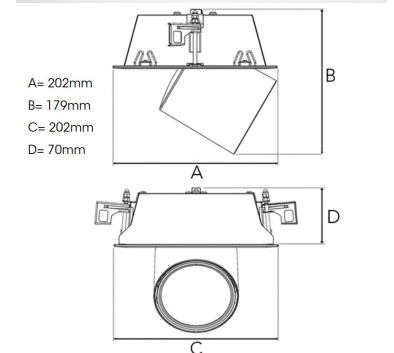

## TECHNICAL SPECIFICATION

Product Code	306-533-10
Colour	White
Control	On/off
CRI light colour	930 (BBBL)
Delivered lumen output lm	3970
Driver	Stand alone, included
EEL	E
Light distribution	Wide flood
Lightsource	LED COB
Mains input voltage	220-240 V
Measurements A	202
Measurements B	179
Measurements C	202
Measurements D	70
Mounting	Recessed
Position	360°/60°
Lifetime	L80 B10, 50.000h
Protection	IP 20, class III
Sawing instructions x	177
Sawing instructions y	191
Start Time	Instant
System power W	35
Unit	mm
Weight	1,1

Spot		Medium		Flood		Wide Flood	
m	ø	m	ø	m	ø	m	ø
1.0	0.25	1.0	0.48	1.0	0.69	1.0	1.07
2.0	0.49	2.0	0.95	2.0	1.39	2.0	2.14
3.0	0.74	3.0	1.43	3.0	2.08	3.0	3.22

177 x 191mm