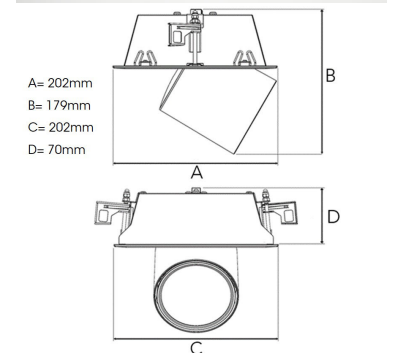

## TECHNICAL SPECIFICATION

Product Code	306-523-30
Colour	Grey
Control	On/off
CRI light colour	930 (BBBL)
Delivered lumen output lm	2700
Driver	Stand alone, included
EEL	E
Light distribution	Wide flood
Lightsource	LED COB
Mains input voltage	220-240 V
Measurements A	202
Measurements B	179
Measurements C	202
Measurements D	70
Mounting	Recessed
Position	360°/60°
Lifetime	L80 B10, 50.000h
Protection	IP 20, class III
Sawing instructions x	177
Sawing instructions y	191
Start Time	Instant
System power W	22
Unit	mm
Weight	1.1

Spot	Medium	Flood	Wide Flood
14°	27°	38°	56°
m	φ	m	φ
1.0	0.25	1.0	0.48
2.0	0.49	2.0	0.95
3.0	0.74	3.0	1.43
1.0	0.25	1.0	0.69
2.0	0.49	2.0	1.39
3.0	0.74	3.0	2.08
1.0	0.25	1.0	1.07
2.0	0.49	2.0	2.14
3.0	0.74	3.0	3.22

177 x 191mm