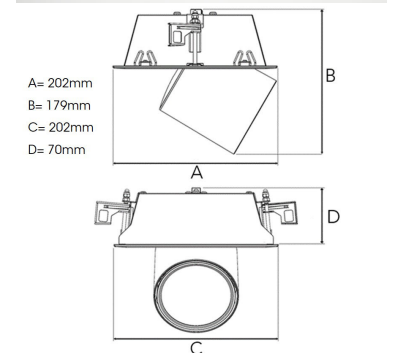

TECHNICAL SPECIFICATION

Product Code	306-523-20
Colour	Black
Control	On/off
CRI light colour	930 (BBBL)
Delivered lumen output lm	2700
Driver	Stand alone, included
EEL	E
Light distribution	Wide flood
Lightsource	LED COB
Mains input voltage	220-240 V
Measurements A	202
Measurements B	179
Measurements C	202
Measurements D	70
Mounting	Recessed
Position	360°/60°
Lifetime	L80 B10, 50.000h
Protection	IP 20, class III
Sawing instructions x	177
Sawing instructions y	191
Start Time	Instant
System power W	22
Unit	mm
Weight	1.1

Spot	Medium	Flood	Wide Flood
14°	27°	38°	56°
m	φ	m	φ
1.0	0.25	1.0	0.48
2.0	0.49	2.0	0.95
3.0	0.74	3.0	1.43
		1.0	0.69
		2.0	1.39
		3.0	2.08
		1.0	1.07
		2.0	2.14
		3.0	3.22

177 x 191mm