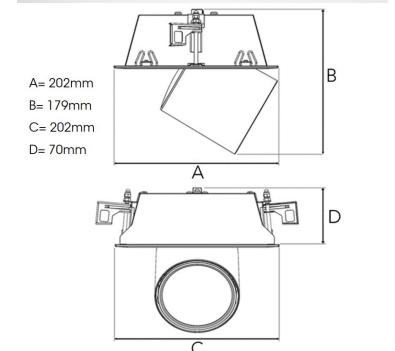

TECHNICAL SPECIFICATION

Product Code	306-523-10
Colour	White
Control	On/off
CRI light colour	930 (BBBL)
Delivered lumen output lm	2700
Driver	Stand alone, included
EEL	E
Light distribution	Wide flood
Lightsource	LED COB
Mains input voltage	220-240V
Measurements A	202
Measurements B	70
Measurements C	202
Measurements D	179
Mounting	Recessed
Position	360°/60°
Lifetime	L80 B10 50.000h
Protection	IP 20, class III
Sawing instructions unit	mm
Sawing instructions x	177
Sawing instructions y	191
Start Time	Instant
System power W	21
Unit	mm
Weight	1,1

Spot	Medium	Flood	Wide Flood
14°	27°	38°	56°
m	ø	m	ø
1.0	0.25	1.0	0.48
2.0	0.49	2.0	0.95
3.0	0.74	3.0	1.43
		1.0	0.69
		2.0	1.39
		3.0	2.08
		1.0	1.07
		2.0	2.14
		3.0	3.22

177 x 191mm