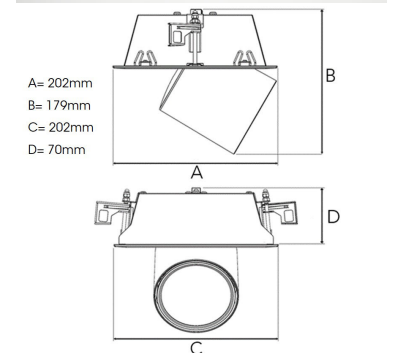

FLEX I 4000, 930 (BBBL), SPOT, GREY

- ✓ Modern, minimalistic and clean-looking ceiling
- ✓ Available in various lumen packages
- ✓ Tool-free installation
- ✓ Available in white, black and grey
- ✓ Tiltable and rotating

TECHNICAL SPECIFICATION

Product Code	306-530-30
Colour	Grey
Control	On/off
CRI light colour	930 (BBBL)
Delivered lumen output lm	3970
Driver	Stand alone, included
EEL	E
Light distribution	Spot
Lightsource	LED COB
Mains input voltage	220-240 V
Measurements A	202
Measurements B	179
Measurements C	202
Measurements D	70
Mounting	Recessed
Position	360°/60°
Lifetime	L80 B10, 50.000h
Protection	IP 20, class III
Sawing instructions x	177
Sawing instructions y	191
Start Time	Instant
System power W	35
Unit	mm
Weight	1,1

Spot		Medium		Flood		Wide Flood	
14°		27°		38°		56°	
m	ø	m	ø	m	ø	m	ø
1.0	0.25	1.0	0.48	1.0	0.69	1.0	1.07
2.0	0.49	2.0	0.95	2.0	1.39	2.0	2.14
3.0	0.74	3.0	1.43	3.0	2.08	3.0	3.22

177 x 191mm