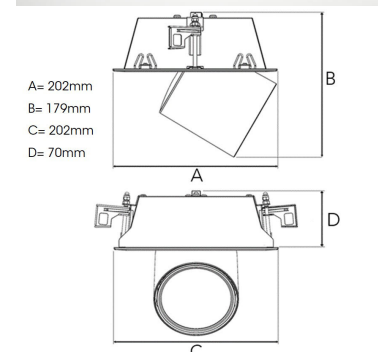

## TECHNICAL SPECIFICATION

Product Code	306-530-20
Colour	Black
Control	On/off
CRI light colour	930 (BBBL)
Delivered lumen output lm	3780
Driver	Stand alone, included
EEI	E
Light distribution	Spot
Lightsource	LED COB
Mains input voltage	220-240 V
Measurements A	202
Measurements B	179
Measurements C	202
Measurements D	70
Mounting	Recessed
Position	360°/60°
Lifetime	L80 B10, 50.000h
Protection	IP 20, class III
Sawing instructions x	177
Sawing instructions y	191
Start Time	Instant
System power W	32,8
Unit	mm
Weight	1,1

Spot		Medium		Flood		Wide Flood	
14°		27°		38°		56°	
m	ø	m	ø	m	ø	m	ø
1.0	0.25	1.0	0.48	1.0	0.69	1.0	1.07
2.0	0.49	2.0	0.95	2.0	1.39	2.0	2.14
3.0	0.74	3.0	1.43	3.0	2.08	3.0	3.22

177 x 191mm