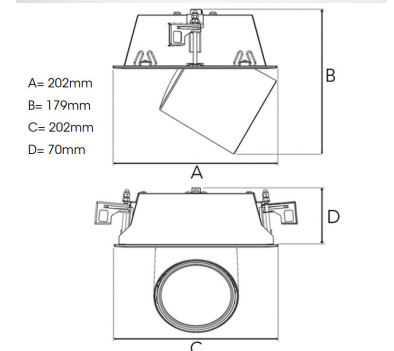

TECHNICAL SPECIFICATION

Product Code	306-520-30
Colour	Grey
Control	On/off
CRI light colour	930 (BBBL)
Delivered lumen output lm	2700
Driver	Stand alone, included
EEL	E
Light distribution	Spot
Lightsource	LED COB
Mains input voltage	220-240 V
Measurements A	202
Measurements B	179
Measurements C	202
Measurements D	70
Mounting	Recessed
Position	360°/60°
Lifetime	L80 B10, 50.000h
Protection	IP 20, class III
Sawing instructions x	177
Sawing instructions y	191
Start Time	Instant
System power W	22
Unit	mm
Weight	1.1

Spot		Medium		Flood		Wide Flood	
m	ø	m	ø	m	ø	m	ø
1.0	0.25	1.0	0.48	1.0	0.69	1.0	1.07
2.0	0.49	2.0	0.95	2.0	1.39	2.0	2.14
3.0	0.74	3.0	1.43	3.0	2.08	3.0	3.22

177 x 191mm