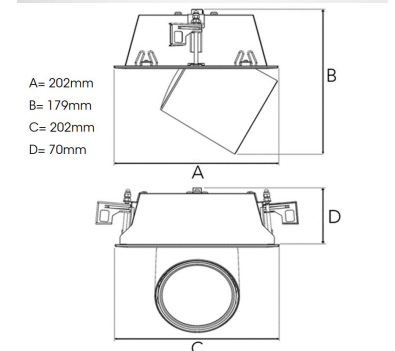

TECHNICAL SPECIFICATION

Product Code	306-520-20
Colour	Black
Control	On/off
CRI light colour	930 (BBBL)
Delivered lumen output lm	2700
Driver	Stand alone, included
EEL	E
Light distribution	Spot
Lightsource	LED COB
Mains input voltage	220-240 V
Measurements A	202
Measurements B	179
Measurements C	202
Measurements D	70
Mounting	Recessed
Position	360°/60°
Lifetime	L80 B10, 50.000h
Protection	IP 20, class III
Sawing instructions x	177
Sawing instructions y	191
Start Time	Instant
System power W	22
Unit	mm
Weight	1.1

Spot		Medium		Flood		Wide Flood	
14°		27°		38°		56°	
m	ø	m	ø	m	ø	m	ø
1.0	0.25	1.0	0.48	1.0	0.69	1.0	1.07
2.0	0.49	2.0	0.95	2.0	1.39	2.0	2.14
3.0	0.74	3.0	1.43	3.0	2.08	3.0	3.22

177 x 191mm