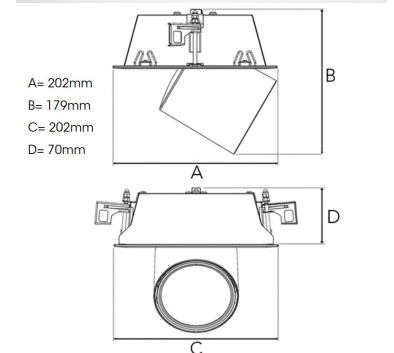

TECHNICAL SPECIFICATION

Product Code	306-531-30
Colour	Grey
Control	On/off
CRI light colour	930 (BBBL)
Delivered lumen output lm	3970
Driver	Stand alone, included
EEL	E
Light distribution	Medium
Lightsource	LED COB
Mains input voltage	220-240 V
Measurements A	202
Measurements B	179
Measurements C	202
Measurements D	70
Mounting	Recessed
Position	360°/60°
Lifetime	L80 B10, 50.000h
Protection	IP 20, class III
Sawing instructions x	177
Sawing instructions y	191
Start Time	Instant
System power W	35
Unit	mm
Weight	1,1

Spot	Medium	Flood	Wide Flood
14°	27°	38°	56°
m	φ	m	φ
1.0	0.25	1.0	0.48
2.0	0.49	2.0	0.95
3.0	0.74	3.0	1.43
1.0	0.25	1.0	0.69
2.0	0.49	2.0	1.39
3.0	0.74	3.0	2.08
1.0	0.25	1.0	1.07
2.0	0.49	2.0	2.14
3.0	0.74	3.0	3.22

177 x 191mm