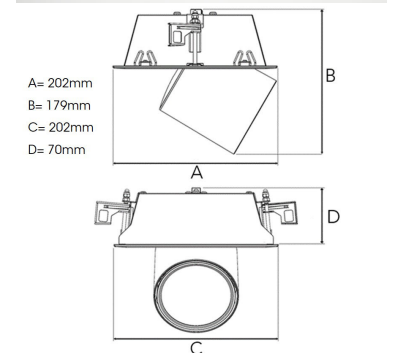

## TECHNICAL SPECIFICATION

Product Code	306-521-30
Colour	White
Control	On/off
CRI light colour	930 (BBBL)
Delivered lumen output lm	2700
Driver	Stand alone, included
EEL	E
Light distribution	Medium
Lightsource	LED COB
Mains input voltage	220-240V
Measurements A	202
Measurements B	70
Measurements C	202
Measurements D	179
Mounting	Recessed
Position	360°/60°
Lifetime	L80 B10 50.000h
Protection	IP 20, class III
Sawing instructions unit	mm
Sawing instructions x	177
Sawing instructions y	191
Start Time	Instant
System power W	21
Unit	mm
Weight	1,1

Spot	Medium	Flood	Wide Flood
14°	27°	38°	56°
m	ø	m	ø
1.0	0.25	1.0	0.48
2.0	0.49	2.0	0.95
3.0	0.74	3.0	1.43
1.0	0.25	1.0	0.69
2.0	0.49	2.0	1.39
3.0	0.74	3.0	2.08
1.0	0.25	1.0	1.07
2.0	0.49	2.0	2.14
3.0	0.74	3.0	3.22

177 x 191mm